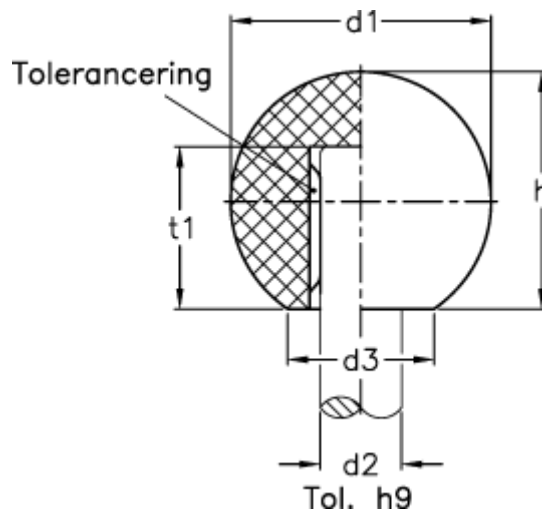

Article number: 20130203

Description: E+G Ball knob DIN 319-KU-40-B16-L

## Measures

$d_1$	= 40
$d_2$	= B16
$d_3$ approx.	= 22
$h$	= 37.0
$t_1$	= 23